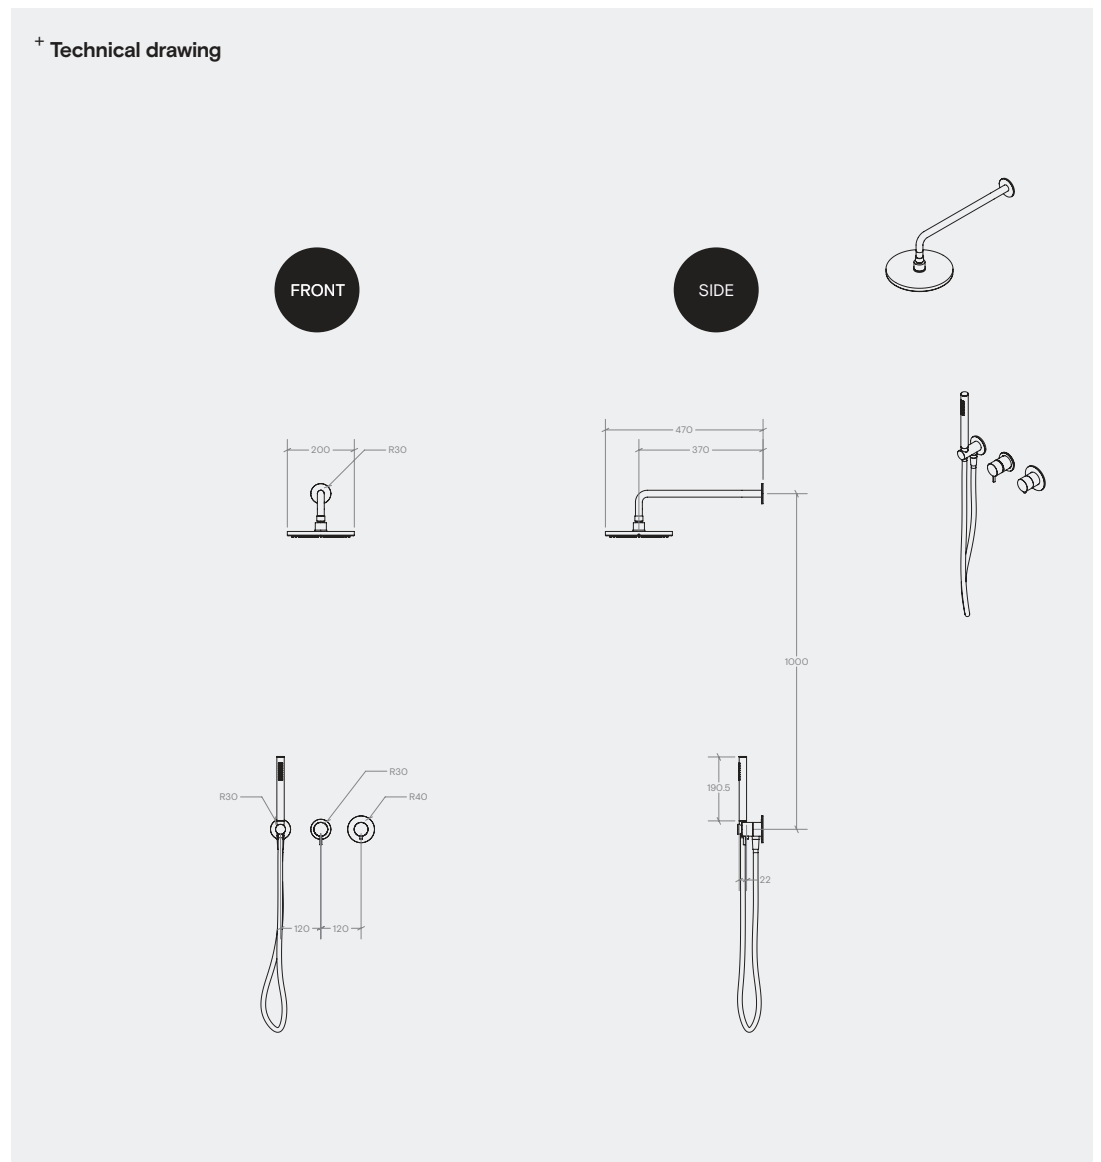

Included

Concealed Shower
TSL.SHW.001

+ Technical drawing

Warranty & Spare parts

For warranty terms and conditions please visit www.thesplashlab.com

If additional spare parts are required and are not listed below, please contact us at info.uk@thesplashlab.com