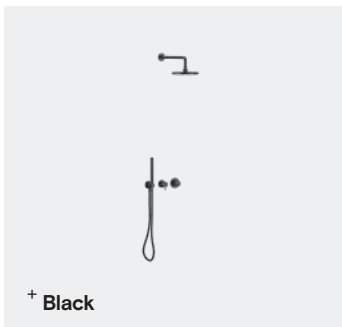

Concealed Shower

TSL.SHW.001

A minimalist stainless steel shower assembly with a two-way diverter for overhead and handheld flow. Components are concealed behind the finished wall and offered in four PVD colours as well as brushed satin.

Finish	Codes	LRV*
● Satin	TSL.SHW.001.CS	58
● Black	TSL.SHW.001.BK	3
● Brass	TSL.SHW.001.BR	40
● Copper	TSL.SHW.001.CP	19
● Bronze	TSL.SHW.001.BZ	17

*Light reflectance value

Technical Data - Shower Head

Additional Variants

TSL.SHW.011.CS	Concealed Shower / Adjustable Handset Rail	Satin
TSL.SHW.011.BK	Concealed Shower / Adjustable Handset Rail	Black PVD
TSL.SHW.011.BR	Concealed Shower / Adjustable Handset Rail	Brass PVD
TSL.SHW.011.CP	Concealed Shower / Adjustable Handset Rail	Copper PVD
TSL.SHW.011.BZ	Concealed Shower / Adjustable Handset Rail	Bronze PVD