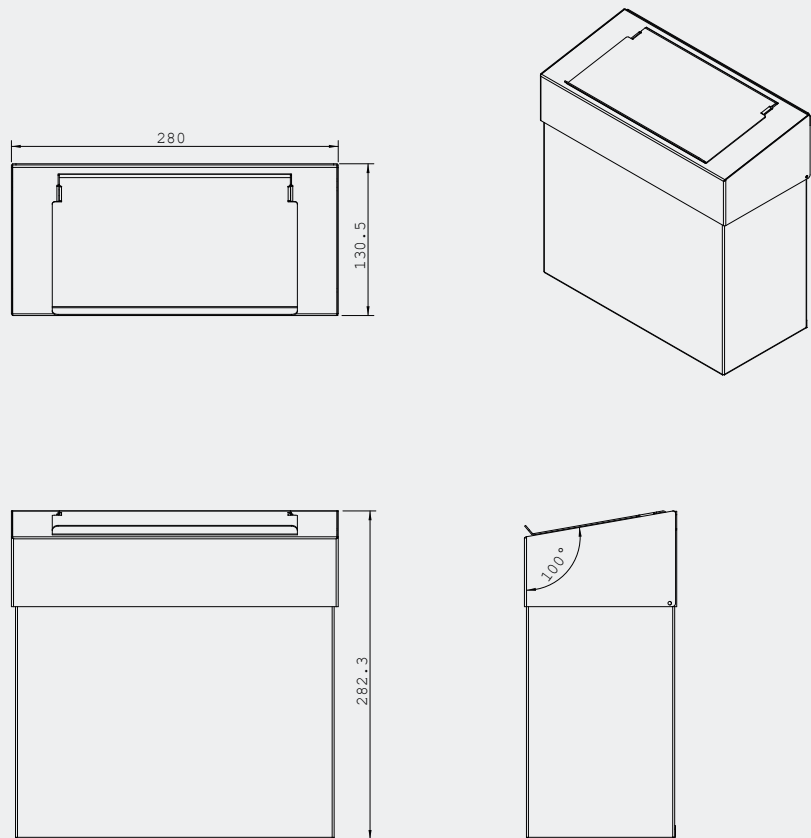

Wall-Mounted 7L Sanitary Bin

TSL.909

The TSL.909 is a wall mounted sanitary bin with a generous 7 litre volume. Available in 5 PVD finishes it ensures a cohesive and elegant solution for any commercial washroom.

Finish	Codes	LRV*
● Satin	TSL.909.CS	58
● Black	TSL.909.BK	3
● Brass	TSL.909.BR	40
● Copper	TSL.909.CP	19
● Bronze	TSL.909.BZ	17

*Light reflectance value

Included

Wall-Mounted 7L Sanitary Bin

+ Technical drawing

Wall-Mounted 10L Sanitary Bin
TSL.908

Wall-Mounted Waste Bin
TSL.910

Radius Auspex Tap Square Neck
TSL.893