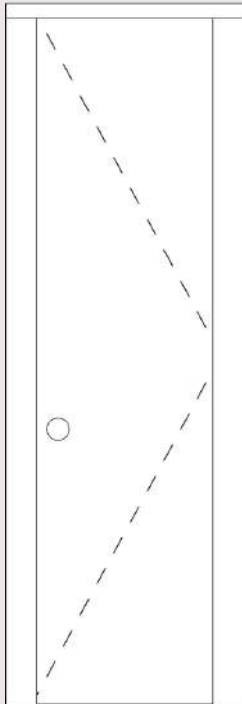

Tempo Privacy Cubicle System Without Overhead Panel

STANDARD SPECIFICATION

Dimensions

Height	Up to 2800mm
Door Width	710mm
Depth	Up to 1800mm
Floor clearance	10mm under doors
Door Opening	650mm

Material

Material Used	12mm CGL
Standard ironmongery	Nickel Powder Coated Aluminium
Premium ironmongery	Copper Effect, Bronze Effect, Matte Black, Matte Light Grey, and Brass Effect Powder Coated Aluminium

System Features

- Locks include signal indicators and emergency coin release
- Rise and fall door hinges
- Heavy duty bolt through brackets
- Floor to ceiling door and partition height

Notes

Tempo Privacy can be adapted to be Approved Document T compliant. Speak to us for more information.

Premium ironmongery options available.

Front Elevation - without Overhead Panel