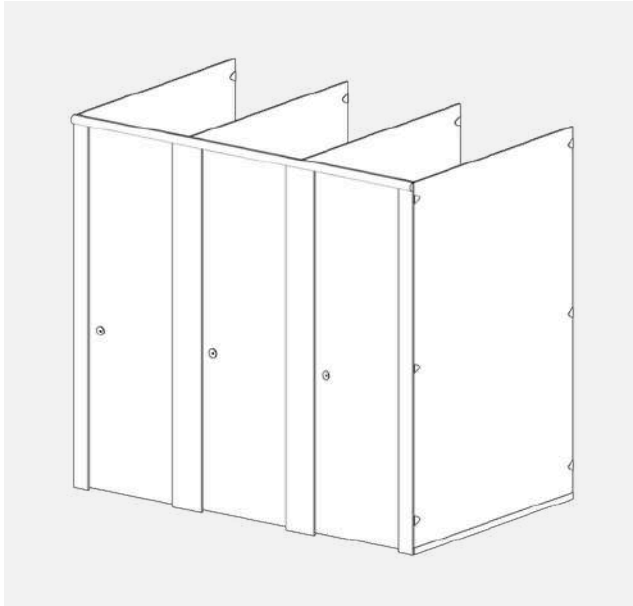

Tempo Privacy Cubicle System

SPECIFICATION DATA SHEET

Durable, floor-to-ceiling height cubicle system suitable for busy washroom environments

Tempo Privacy is a high-quality range of floor to ceiling washroom cubicles, offering full privacy in both shower and toilet cubicle areas. Designed to withstand the most demanding mixed-use washroom environments, the Tempo Privacy range features floor-to-ceiling privacy, impermeable Compact Grade Laminate (CGL), and heavy duty brackets and hinges.

Built from 12mm CGL, the Tempo Privacy Range is designed for busy washroom areas and handles heavy daily use with ease. Each panel features matching edging and is available in a wide choice of colours and textures, perfect for creating a cohesive, hardwearing washroom or wet area scheme.

Tempo Privacy Cubicle System With Overhead Panel

STANDARD SPECIFICATION

Dimensions

Height	Up to 2800mm
Door Width	710mm
Depth	Up to 1800mm
Floor clearance	10mm under doors
Door Opening	650mm

Material

Material Used	12mm CGL
Standard ironmongery	Nickel Powder Coated Aluminium
Premium ironmongery	Copper Effect, Bronze Effect, Matte Black, Matte Light Grey, and Brass Effect Powder Coated Aluminium

Premium ironmongery options available.

Front Elevation - with Overhead Panel

Side Elevation - with Overhead Panel

Tempo Privacy Cubicle System Without Overhead Panel

STANDARD SPECIFICATION

Dimensions

Height	Up to 2800mm
Door Width	710mm
Depth	Up to 1800mm
Floor clearance	10mm under doors
Door Opening	650mm