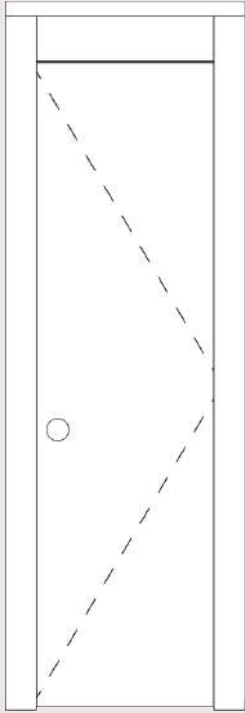

Tempo Privacy Cubicle System

SPECIFICATION DATA SHEET

Durable, floor-to-ceiling height cubicle system suitable for busy washroom environments

Tempo Privacy is a high-quality range of floor to ceiling washroom cubicles, offering full privacy in both shower and toilet cubicle areas. Designed to withstand the most demanding mixed-use washroom environments, the Tempo Privacy range features floor-to-ceiling privacy, impermeable Compact Grade Laminate (CGL), and heavy duty brackets and hinges.

Built from 12mm CGL, the Tempo Privacy Range is designed for busy washroom areas and handles heavy daily use with ease. Each panel features matching edging and is available in a wide choice of colours and textures, perfect for creating a cohesive, hardwearing washroom or wet area scheme.

Tempo Privacy Cubicle System With Overhead Panel

STANDARD SPECIFICATION

Dimensions

Height	Up to 2800mm
Door Width	710mm
Depth	Up to 1800mm
Floor clearance	10mm under doors
Door Opening	650mm

Material

Material Used	12mm CGL
Standard ironmongery	Nickel Powder Coated Aluminium
Premium ironmongery	Copper Effect, Bronze Effect, Matte Black, Matte Light Grey, and Brass Effect Powder Coated Aluminium

Premium ironmongery options available.

Front Elevation - with Overhead Panel

Side Elevation - with Overhead Panel

Tempo Privacy Cubicle System Without Overhead Panel

STANDARD SPECIFICATION

Dimensions

Height	Up to 2800mm
Door Width	710mm
Depth	Up to 1800mm
Floor clearance	10mm under doors
Door Opening	650mm